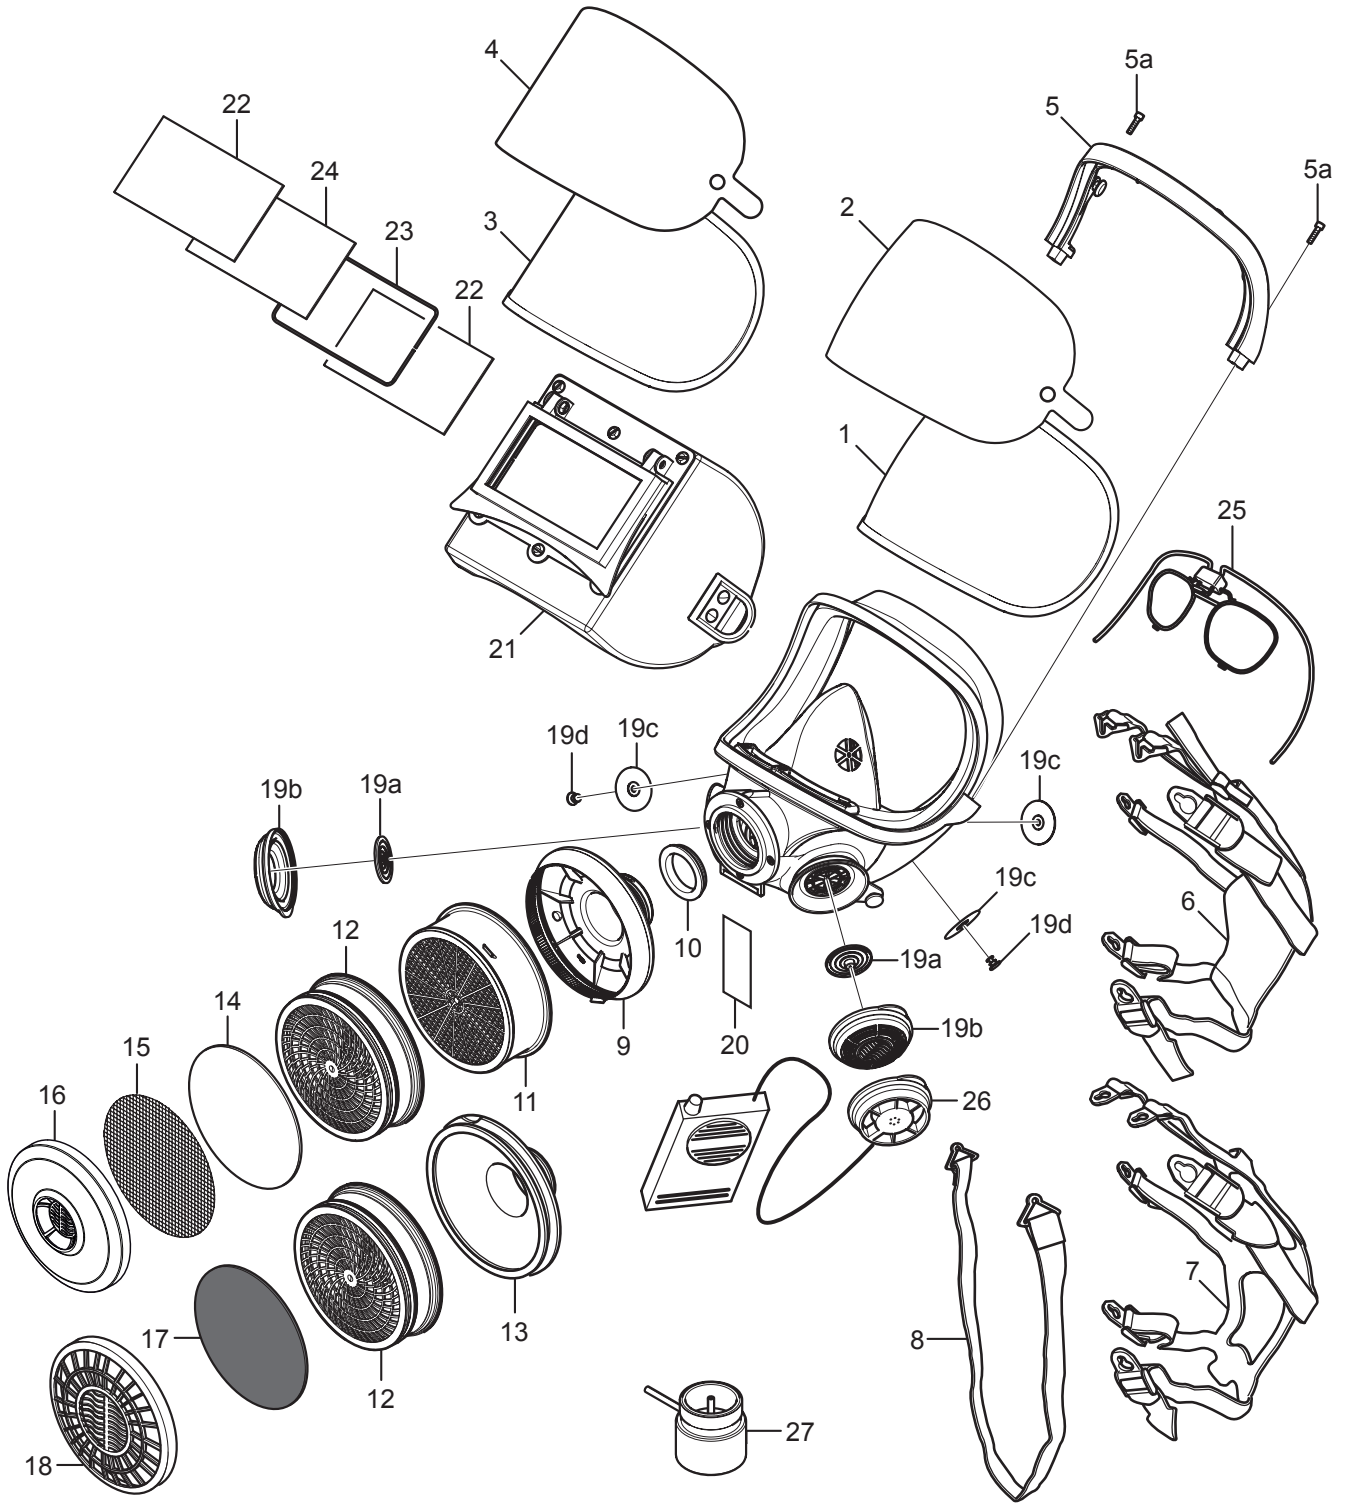

SR 200

Spare parts / Accessories

No.	Description	Ordering No.
1.	PC-visor SR 366 (polycarbonate)	R01-1201
2.	Peel-offs SR 343 for PC-visor	T01-1204
3.	Glass visor SR 365 (laminated glass)	T01-1203
4.	Peel-offs SR 353 for glass visor	T01-1205
5.	Upper frame half	R01-1202
5a.	Screw x2	-
6.	Head harness, fabric	R01-1203
7.	Head harness, rubber SR 340	T01-1215
8.	Carrier strap	R01-1206
9.	Filter adapter SR 280-3	H09-0212
10.	Seal	R01-1205
11.	Gas filter (SR 217 A1, SR 218 A2, SR 315 ABE1, SR 294 ABE2, SR 297 ABEK1, SR 298 AX, SR 215 K1, SR 295 K2, SR 299-2 ABEK-Hg-P3)	-
12.	Particle filter SR 510 P3 R	H02-1312
13.	Particle filter adapter SR 611	T01-1223
14.	Pre-filter SR 221	H02-0312
15.	Steel net disc SR 336	T01-2001
16.	Pre-filter holder	R01-0605
17.	Test disc SR 322	R01-0303
18.	Pre-filter holder SR 5153	R01-0604
19.	Set of membranes	R01-1204
19a.	Exhalation x2	-
19b.	Valve covers x2	-
19c.	Inhalation x3	-
19d.	Dowels x2	-
20.	Name label SR 368	R09-0101
21.	Welding cassette SR 84	T01-1212
22.	Protective lens	R03-0507
23.	Retaining clip	R03-0518
24.	Welding lens EN 10 60x110	R03-0510
	Welding lens EN 11 60x110	R03-0511
	Welding lens EN 12 60x110	R03-0512
25.	Spectacle frame SR 341	T01-1201
26.	Small talk/Voice amplifier SR 324	T01-1217
27.	Test adapter SR 370	T01-1206
28.	Protective hood SR 64	H09-0301
29.	Protective hood short SR 345	H09-1012
	Protective hood long SR 346	H09-1112
30.	Storage box SR 344	T01-1214
31.	Storage bag 4.5 l SR 339-1	H09-0113
	Storage bag 6.3 l SR 339-2	H09-0114
32.	Cleaning tissue SR 5226. Box of 50.	H09-0401