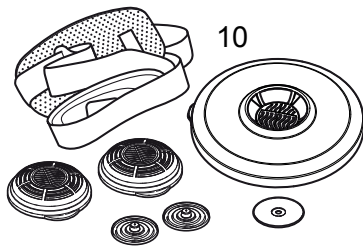

SR 900

EN

Spare parts / Accessories

No.	Description	Ordering No.
1.	Head harness, single strap	R01-3001
2.	Head harness, cradle strap	R01-3002
3.	Gasket	R01-3004
4.	Filter holder	R01-3003
5.	Particle filter P3 R, SR 510	H02-1312
	Gas filter	
	A1, SR 217	H02-2512
	A2, SR 218	H02-2012
	AX, SR 298	H02-2412
	ABE1, SR 315	H02-3212
	ABE2, SR 294	H02-3312
	K1, SR 316	H02-4212
	K2, SR 295	H02-4312
	ABEK1, SR 297	H02-5312
	Combined filter ABEK1-Hg-P3 R, SR 299-2	H02-6512
6.	Pre-filter, SR 221	H02-0312
7.	Steel net disc	T01-2001
8.	Pre-filter holder	R01-0605
9.	Membrane kit SR 369	R01-2004
9a.	Inhalation membrane x1	-
9b.	Exhalation membrane x2	-
9c.	Protective cap x2	-
10.	Service kit	R01-3005
1.	Head harness	
9.	Membrane kit	
8.	Pre-filter holder	
11.	Small talk/Voice amplifier SR 324	T01-1217
12.	Test adapter SR 328	T01-1202
13.	Protective hood, Tyvek, SR 64	H09-0301
14.	Protective hood, PVC, SR 345	H09-1012
15.	Protective hood, PVC, SR 346	H09-1112
16.	Storage box SR 230	H09-3012
17.	Storage bag SR 339	H09-0112
18.	Cleaning tissue SR 5226. Box of 50	H09-0401
19.	ID-tag	R09-0101
20.	Plastic storage bag, 50pcs	R01-0607