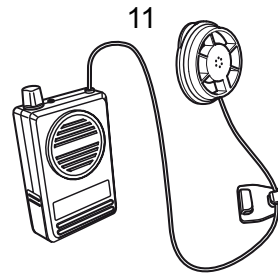

SR 900

EN

Spare parts / Accessories

No.	Description	Ordering No.
1.	Head harness, single strap	R01-3001
2.	Head harness, cradle strap	R01-3002
3.	Gasket	R01-3004
4.	Filter holder	R01-3003
5.	Particle filter P3 R, SR 510	H02-1312
	Gas filter	
	A1, SR 217	H02-2512
	A2, SR 218	H02-2012
	AX, SR 298	H02-2412
	ABE1, SR 315	H02-3212
	ABE2, SR 294	H02-3312
	K1, SR 316	H02-4212
	K2, SR 295	H02-4312
	ABEK1, SR 297	H02-5312
	Combined filter ABEK1-Hg-P3 R, SR 299-2	H02-6512
6.	Pre-filter, SR 221	H02-0312
7.	Steel net disc	T01-2001
8.	Pre-filter holder	R01-0605
9.	Membrane kit SR 369	R01-2004
9a.	Inhalation membrane x1	-
9b.	Exhalation membrane x2	-
9c.	Protective cap x2	-
10.	Service kit	R01-3005
1.	Head harness	
9.	Membrane kit	
8.	Pre-filter holder	
11.	Small talk/Voice amplifier SR 324	T01-1217
12.	Test adapter SR 328	T01-1202
13.	Protective hood, Tyvek, SR 64	H09-0301
14.	Protective hood, PVC, SR 345	H09-1012
15.	Protective hood, PVC, SR 346	H09-1112
16.	Storage box SR 230	H09-3012
17.	Storage bag SR 339	H09-0112
18.	Cleaning tissue SR 5226. Box of 50	H09-0401
19.	ID-tag	R09-0101
20.	Plastic storage bag, 50pcs	R01-0607