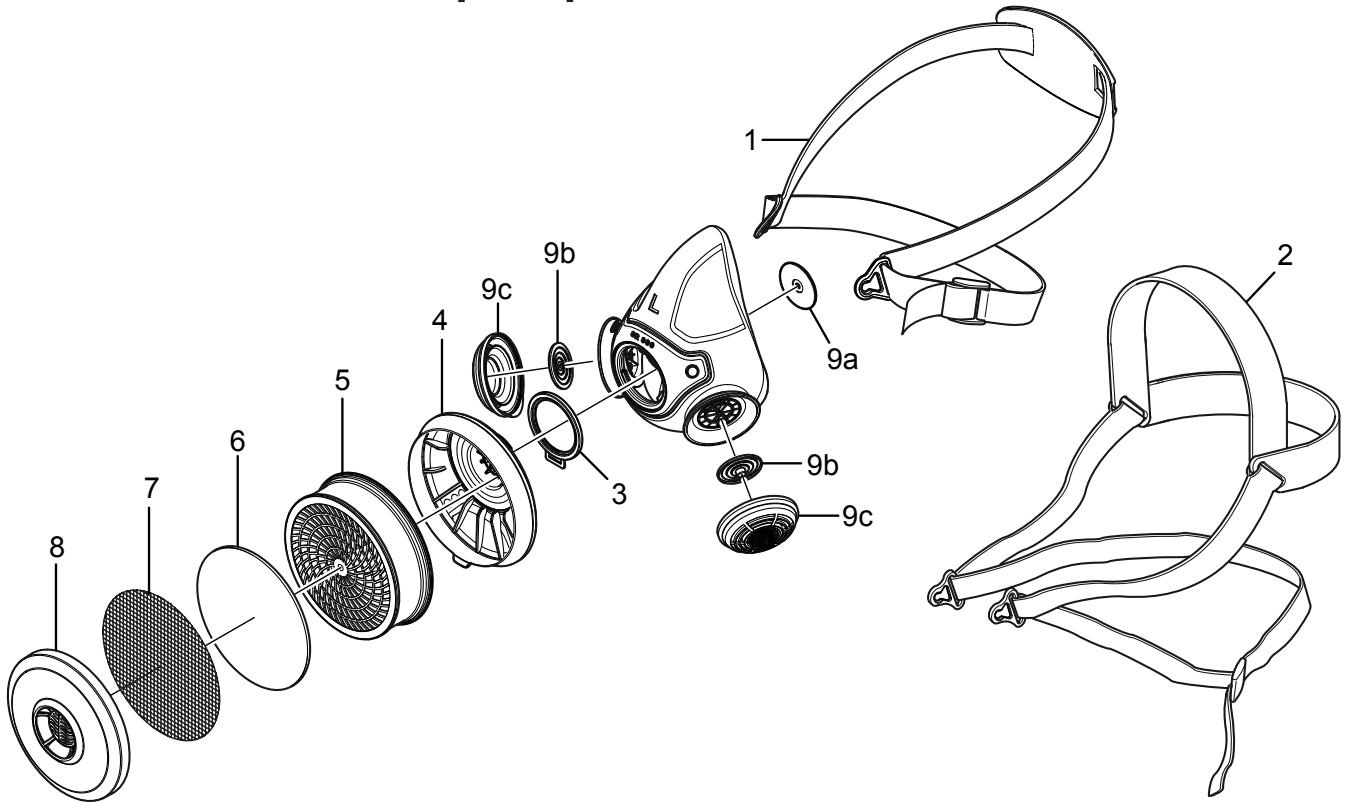

SR 900

EN

Spare parts / Accessories

No.	Description	Ordering No.
1.	Head harness, single strap	R01-3001
2.	Head harness, cradle strap	R01-3002
3.	Gasket	R01-3004
4.	Filter holder	R01-3003
5.	Particle filter P3 R, SR 510	H02-1312
	Gas filter	
	A1, SR 217	H02-2512
	A2, SR 218	H02-2012
	AX, SR 298	H02-2412
	ABE1, SR 315	H02-3212
	ABE2, SR 294	H02-3312
	K1, SR 316	H02-4212
	K2, SR 295	H02-4312
	ABEK1, SR 297	H02-5312
	Combined filter ABEK1-Hg-P3 R, SR 299-2	H02-6512
6.	Pre-filter, SR 221	H02-0312
7.	Steel net disc	T01-2001
8.	Pre-filter holder	R01-0605
9.	Membrane kit SR 369	R01-2004
9a.	Inhalation membrane x1	-
9b.	Exhalation membrane x2	-
9c.	Protective cap x2	-
10.	Service kit	R01-3005
1.	Head harness	
9.	Membrane kit	
8.	Pre-filter holder	
11.	Small talk/Voice amplifier SR 324	T01-1217
12.	Test adapter SR 328	T01-1202
13.	Protective hood, Tyvek, SR 64	H09-0301
14.	Protective hood, PVC, SR 345	H09-1012
15.	Protective hood, PVC, SR 346	H09-1112
16.	Storage box SR 230	H09-3012
17.	Storage bag SR 339	H09-0112
18.	Cleaning tissue SR 5226. Box of 50	H09-0401
19.	ID-tag	R09-0101
20.	Plastic storage bag, 50pcs	R01-0607