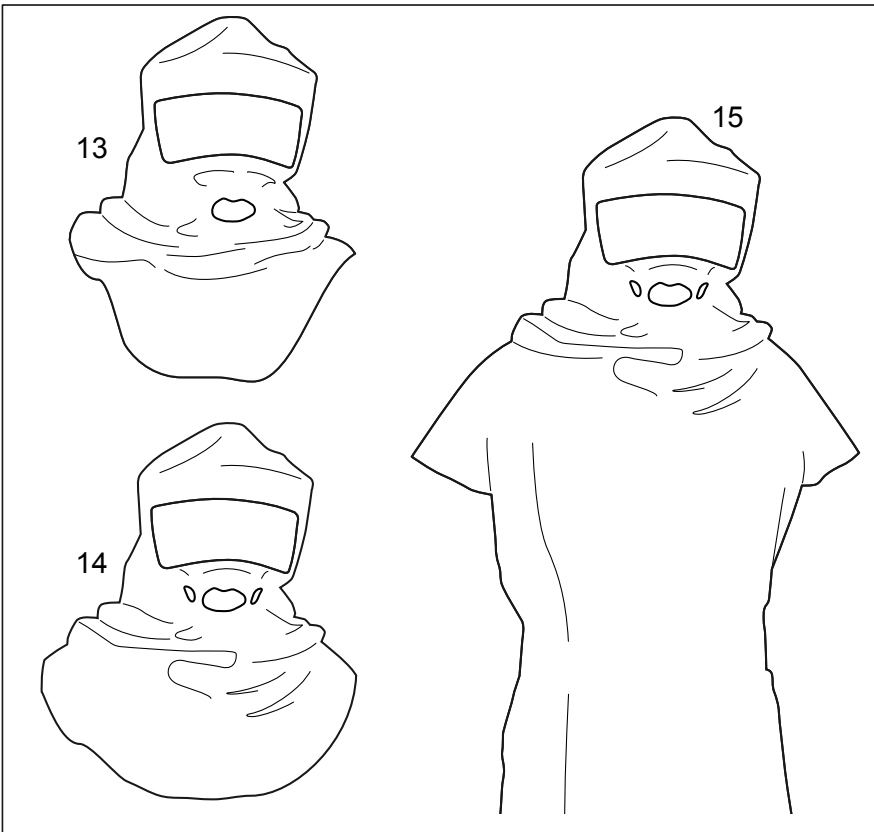

SR 900

EN

Spare parts / Accessories

No.	Description	Ordering No.
1.	Head harness, single strap	R01-3001
2.	Head harness, cradle strap	R01-3002
3.	Gasket	R01-3004
4.	Filter holder	R01-3003
5.	Particle filter P3 R, SR 510	H02-1312
	Gas filter	
	A1, SR 217	H02-2512
	A2, SR 218	H02-2012
	AX, SR 298	H02-2412
	ABE1, SR 315	H02-3212
	ABE2, SR 294	H02-3312
	K1, SR 316	H02-4212
	K2, SR 295	H02-4312
	ABEK1, SR 297	H02-5312
	Combined filter ABEK1-Hg-P3 R, SR 299-2	H02-6512
6.	Pre-filter, SR 221	H02-0312
7.	Steel net disc	T01-2001
8.	Pre-filter holder	R01-0605
9.	Membrane kit SR 369	R01-2004
9a.	Inhalation membrane x1	-
9b.	Exhalation membrane x2	-
9c.	Protective cap x2	-
10.	Service kit	R01-3005
1.	Head harness	
9.	Membrane kit	
8.	Pre-filter holder	
11.	Small talk/Voice amplifier SR 324	T01-1217
12.	Test adapter SR 328	T01-1202
13.	Protective hood, Tyvek, SR 64	H09-0301
14.	Protective hood, PVC, SR 345	H09-1012
15.	Protective hood, PVC, SR 346	H09-1112
16.	Storage box SR 230	H09-3012
17.	Storage bag SR 339	H09-0112
18.	Cleaning tissue SR 5226. Box of 50	H09-0401
19.	ID-tag	R09-0101
20.	Plastic storage bag, 50pcs	R01-0607