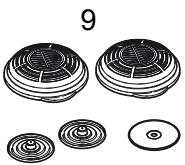

SR 900

EN

Spare parts / Accessories

No.	Description	Ordering No.
1.	Head harness, single strap	R01-3001
2.	Head harness, cradle strap	R01-3002
3.	Gasket	R01-3004
4.	Filter holder	R01-3003
5.	Particle filter P3 R, SR 510	H02-1312
	Gas filter	
	A1, SR 217	H02-2512
	A2, SR 218	H02-2012
	AX, SR 298	H02-2412
	ABE1, SR 315	H02-3212
	ABE2, SR 294	H02-3312
	K1, SR 316	H02-4212
	K2, SR 295	H02-4312
	ABEK1, SR 297	H02-5312
	Combined filter ABEK1-Hg-P3 R, SR 299-2	H02-6512
6.	Pre-filter, SR 221	H02-0312
7.	Steel net disc	T01-2001
8.	Pre-filter holder	R01-0605
9.	Membrane kit SR 369	R01-2004
9a.	Inhalation membrane x1	-
9b.	Exhalation membrane x2	-
9c.	Protective cap x2	-
10.	Service kit	R01-3005
1.	Head harness	
9.	Membrane kit	
8.	Pre-filter holder	
11.	Small talk/Voice amplifier SR 324	T01-1217
12.	Test adapter SR 328	T01-1202
13.	Protective hood, Tyvek, SR 64	H09-0301
14.	Protective hood, PVC, SR 345	H09-1012
15.	Protective hood, PVC, SR 346	H09-1112
16.	Storage box SR 230	H09-3012
17.	Storage bag SR 339	H09-0112
18.	Cleaning tissue SR 5226. Box of 50	H09-0401
19.	ID-tag	R09-0101
20.	Plastic storage bag, 50pcs	R01-0607